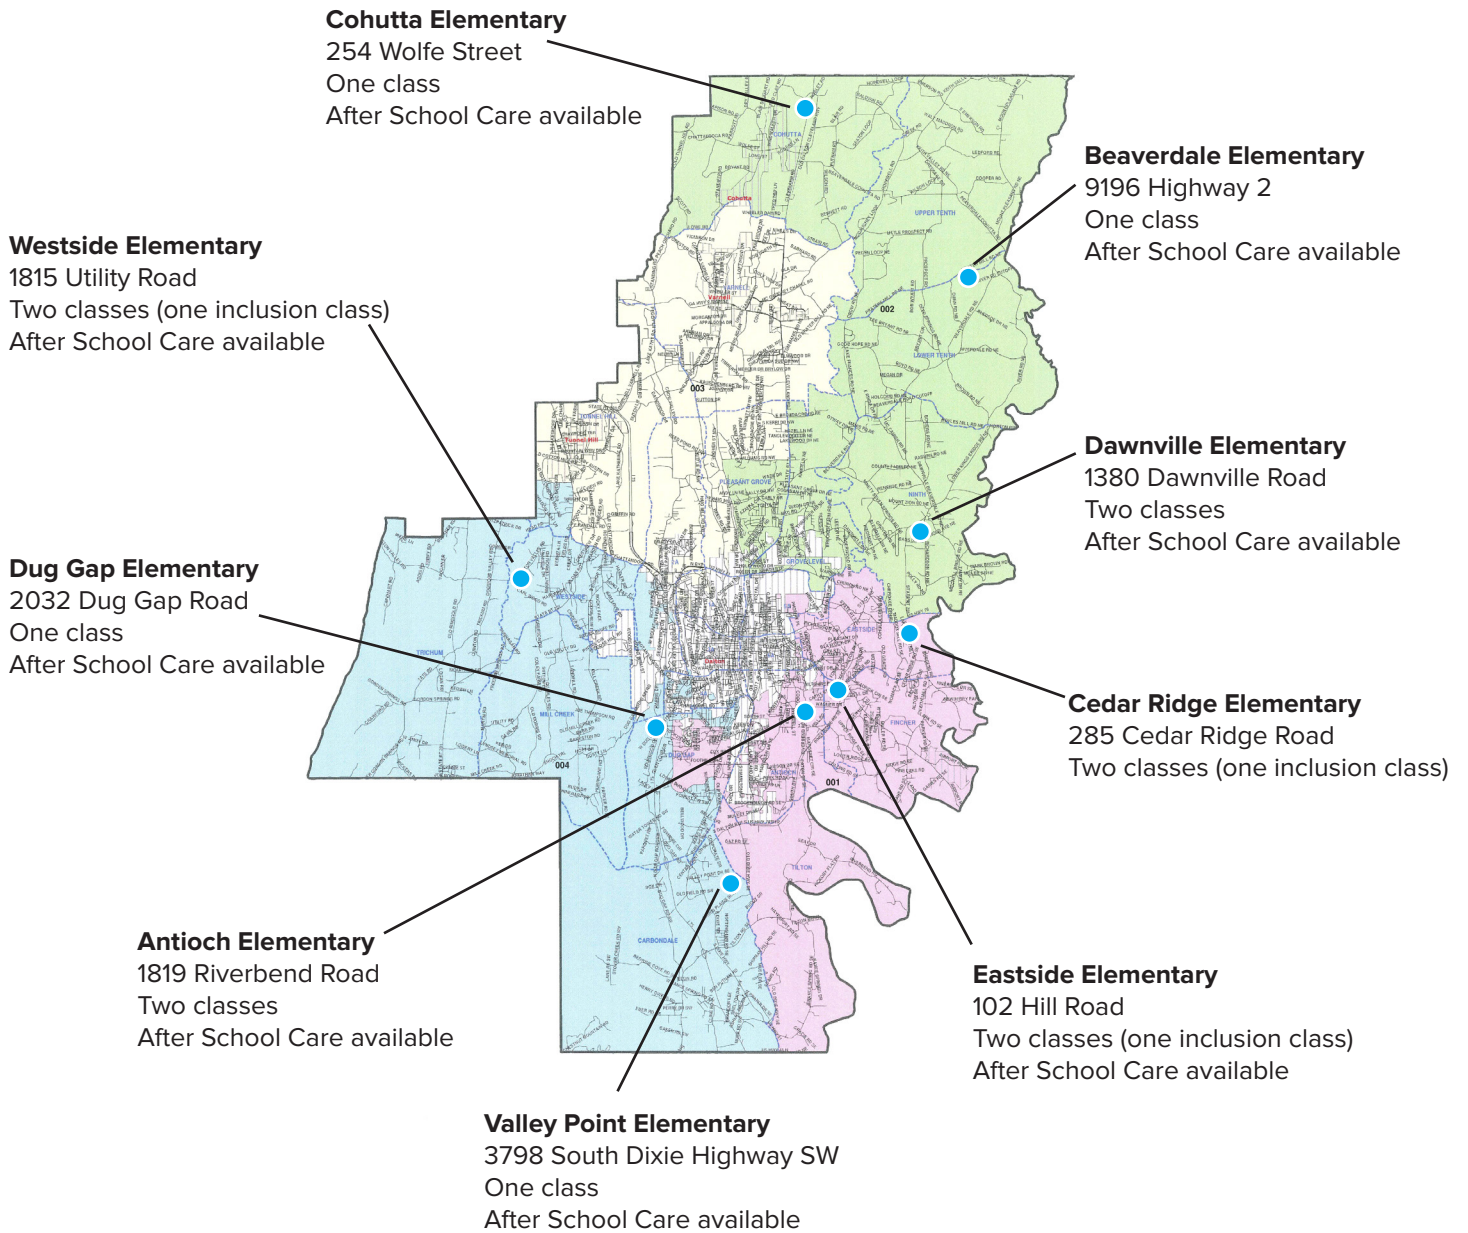

WHITFIELD COUNTY SCHOOLS
Dalton, Georgia
SINCE 1872

PRE-KINDERGARTEN

Pre-K starts at 7:40 a.m. and ends at 2:30 p.m. After School Care is not available at Cedar Ridge Elementary. For more information, please contact the Enrollment Center at (706) 876-3955.